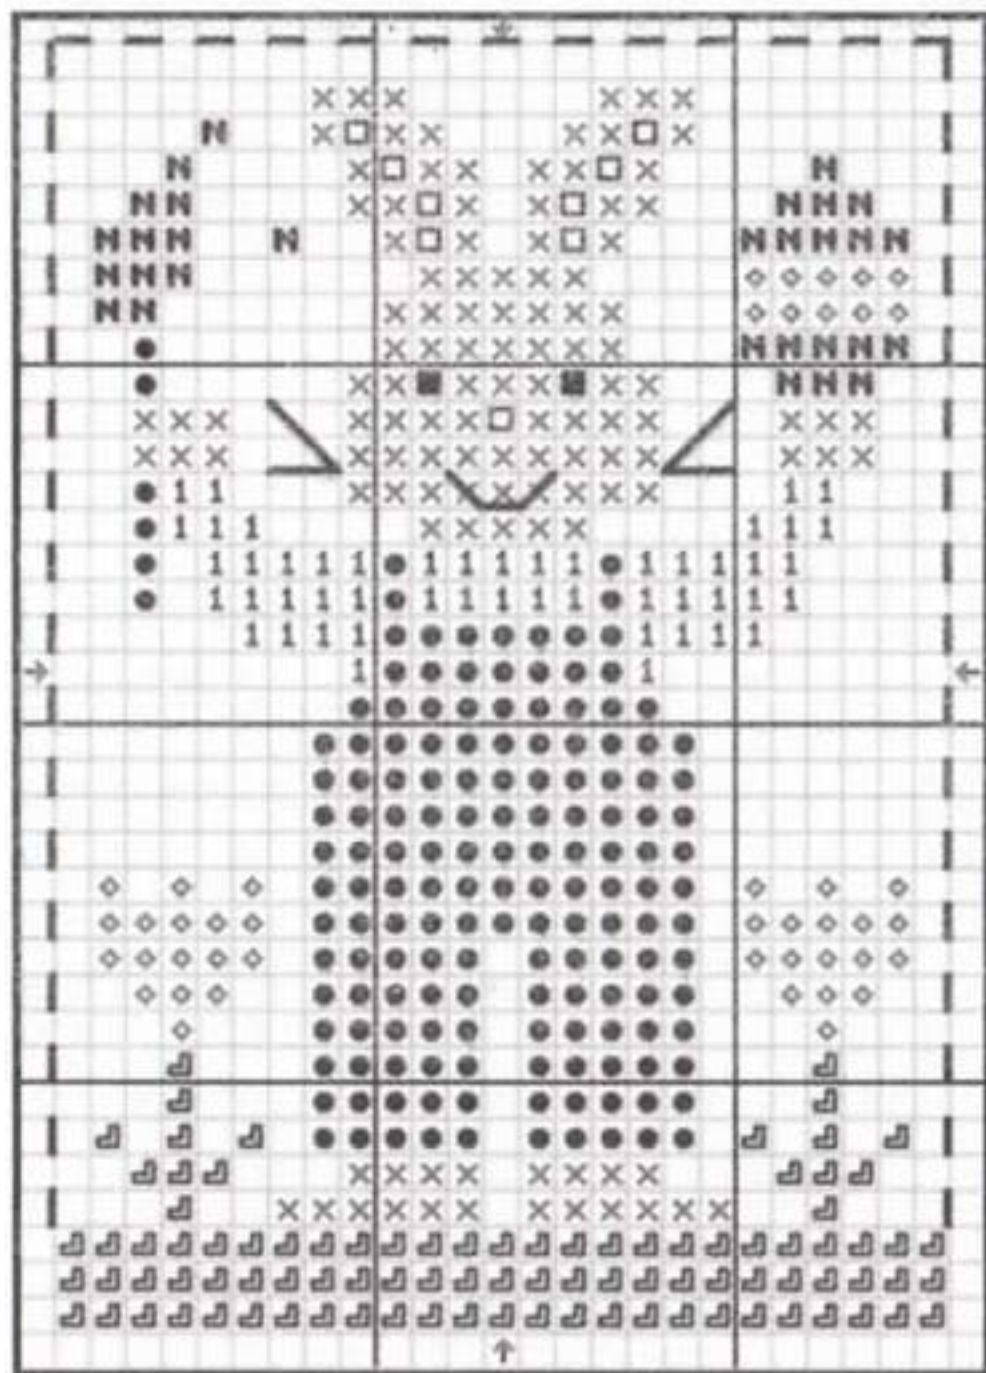

DMC Colors

×	White	white
N	Purple	208
■	Black	310
⌒	Green	320
●	Blue	322
◇	Yellow	676
□	Pink	3778
1	Red	3830

Model was stitched on 18 ct. Black Aida.
 Backstitch border in DMC 320, whiskers in
 DMC white and mouth in DMC 310.